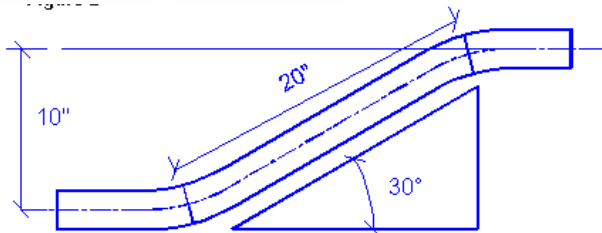

Bending Protractor - Clinometer

- Measures angles quickly and accurately
- Radius arc is equally divided to single degrees 65° - 0 - 65°
- Vernier arm reads angles to 15 minutes of a degree
- Level vial is easily adjusted to reference base
- Detachable base magnets with magnetic keepers
- Small and lightweight, made of corrosion resistant metal

Abney Eye Level

- Arc graduated in degrees 0 - 60° in both directions
- Percent scale 0 – 100% in both directions
- Complete with scale, clamp lock and leather case
- Telescope measures 16 cm long

PROLINE PIPE EQUIPMENT INC.