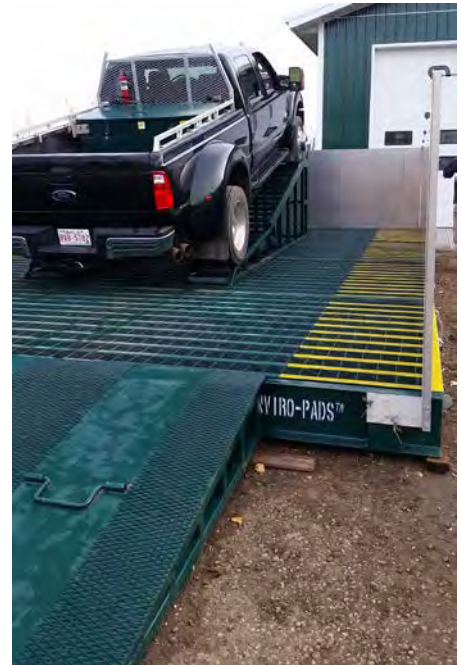

Enviro Pads™ Portable Wash Pads

Portable Wash Pad's are a proactive alternative for steam cleaning, pressure washing and servicing of equipment. Enviro-Pads - Wash Pad provides containment of used wash water and contaminated waste allowing for disposal in an environmentally approved manner. Wash Pads are portable and reusable eliminating ground and surface water contamination.

Standard Features

- Steel construction
- Engineered certified
- Pads interlock - for custom sizing
- Connection hoses - maximum fluid volume storage
- Forklift tubes and lifting eyes for installation and removal
- Non slip working surface
- Surface load rating up to 30 ton per pad

Options

- Enviro-Mats - when using track equipment
- Enviro-Walls - prevent over spray
- Ramps - Drive on/off
- Truck undercarriage wash ramps
- Portable pressure washer units
- Heat coils

Enviro-Pads Containment Systems: Constructed out of high-grade steel. Manufactured in widths of 16' and 20', with a standard length of 8', and heights of 7" or 12".

Typical pipeline equipment wash station: 20'x32'x12" height with 4 ramps and walls down both sides...

- Total surface rating: 240,000 lbs
- Transport weight: 32,000 lbs (truck or trailer deck space required 21')
- Fluid volume capacity: 3840 Gallons
- Safe and easy to clean out with removable grating
- Non-Slip work surface
- Setup time: 30 Minutes