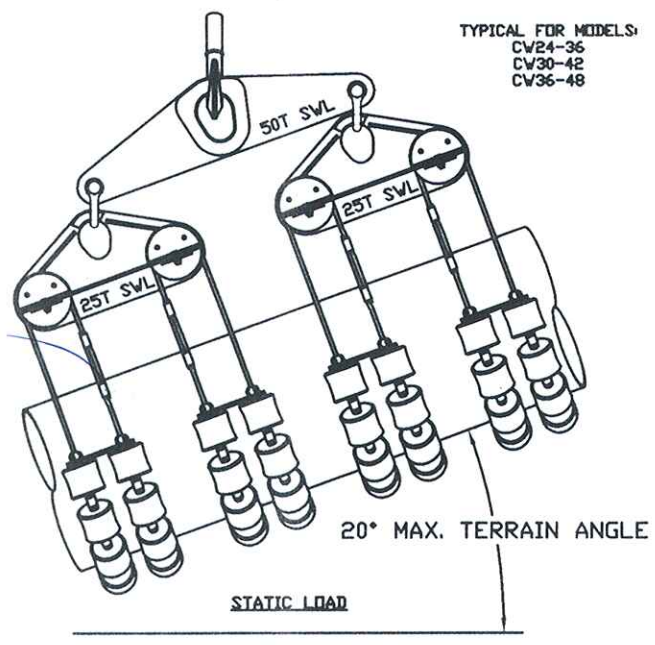

PROLINE

PIPE EQUIPMENT INC.

TYPICAL FOR MODELS:
CW24-36
CW30-42
CW36-48

LAYOUT FOR 50 TON SPREADER PLATE ASSEMBLY, PART#SP24481