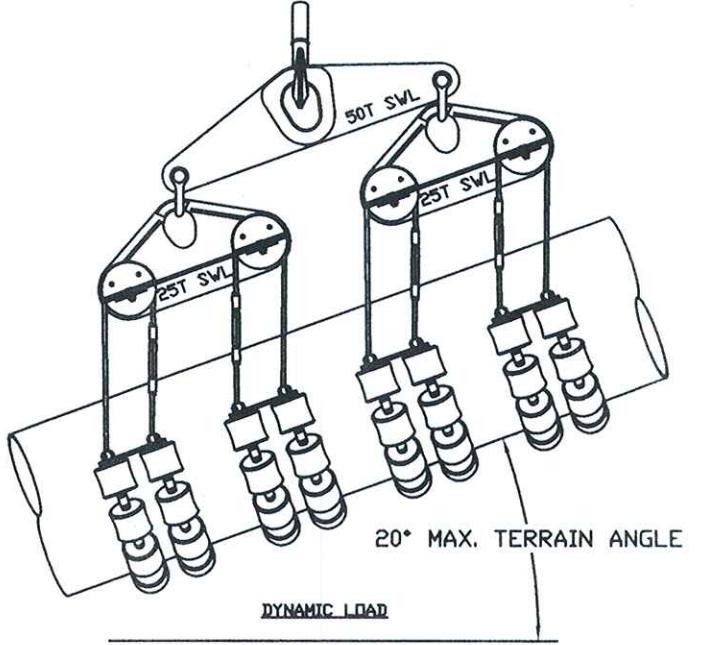

PROLINE

PIPE EQUIPMENT INC.

TYPICAL FOR MODELS:
CW24-36
CW30-42
CW36-48

LAYOUT FOR 50 TON SPREADER PLATE ASSEMBLY, PART#SP24481