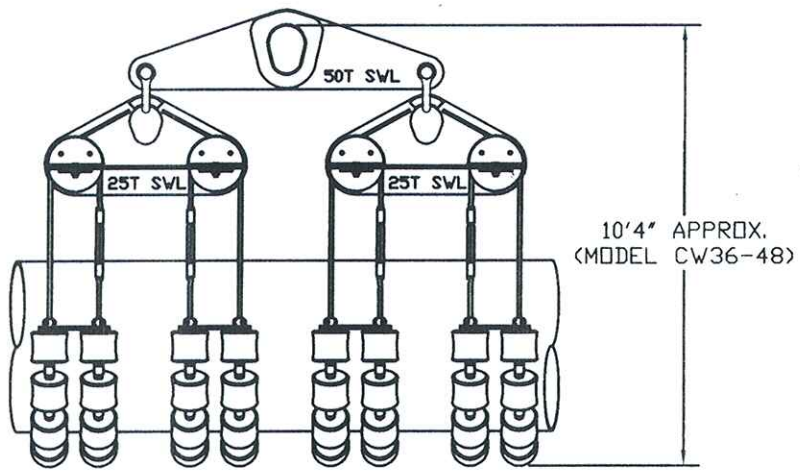

PROLINE

PIPE EQUIPMENT INC.

TYPICAL FOR MODELS:
CW24-36
CW30-42
CW36-48

LAYOUT FOR 50 TON SPREADER PLATE ASSEMBLY, PART#SP24481