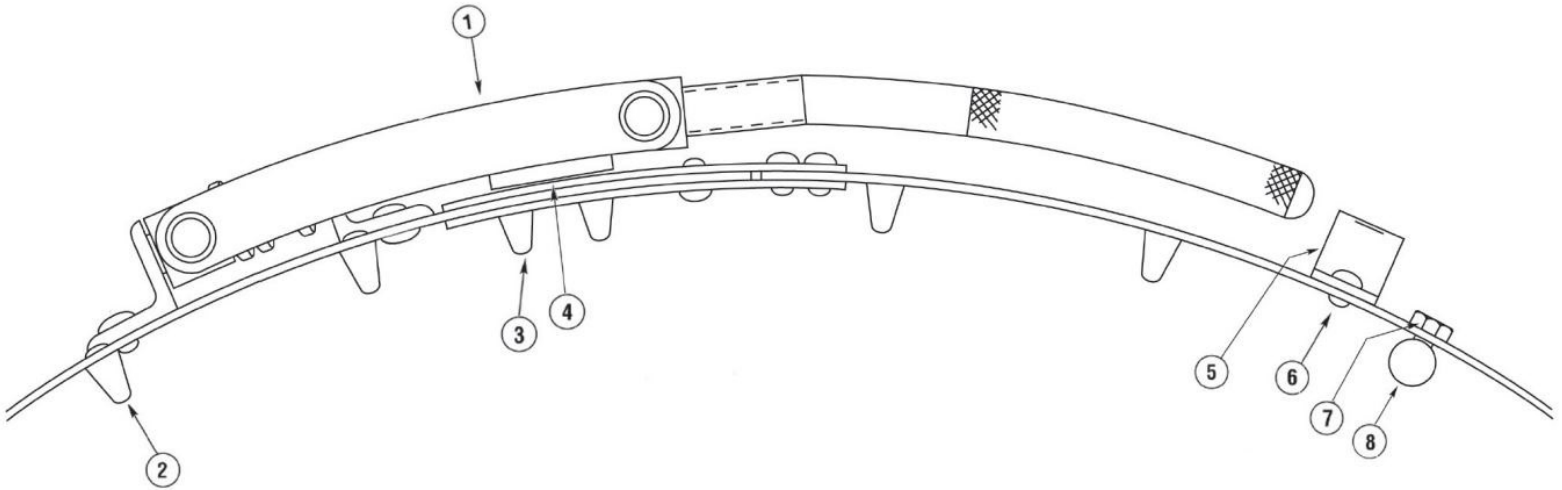

# Pipe Beveling Bands

## Parts List

### 12" and above Beveling Bands

No.	Part Name	Part No.
1	Latch Assembly	2CP
2	Locating Pin	35AH-1
3	Anchor Mt. Locating Pin	35BN
4	Anchor	34G-1
5	Handle	33K-1
6	Band Handle Rivet	523-13
7	Bolt	519-1
8	Alignment Bar	97B-1