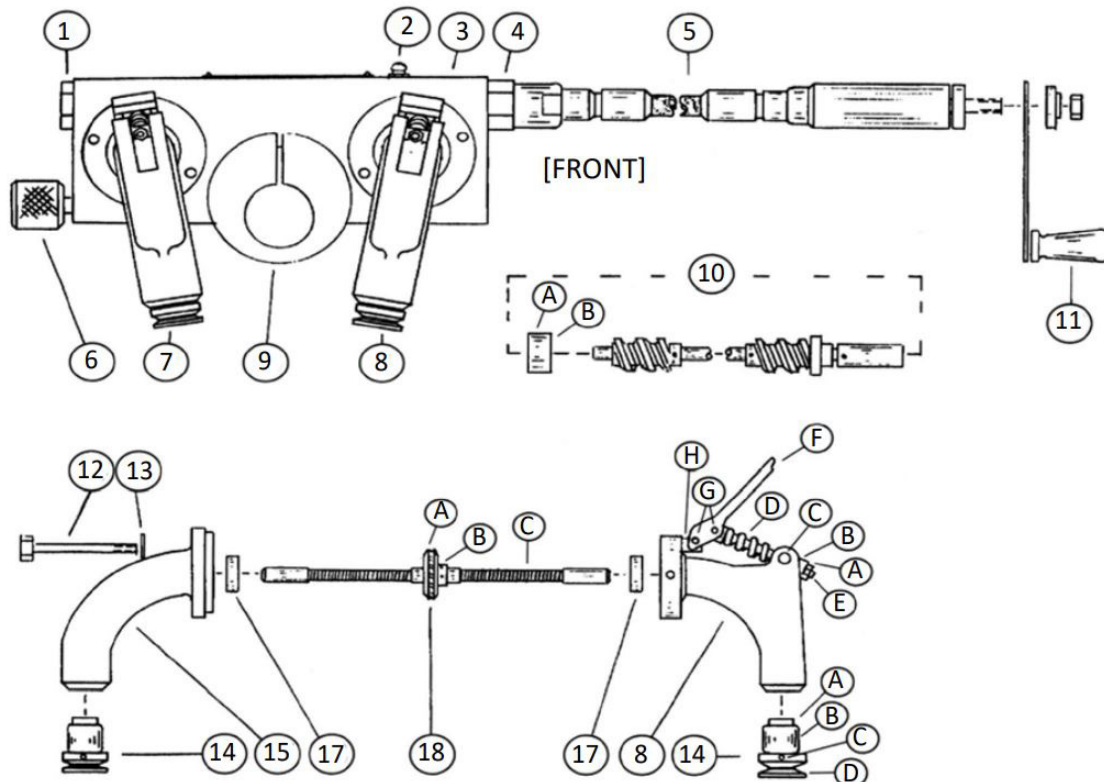

Crawler Parts List

No.	Part Name	Part No.	Qty.
1	End Plug	32G-1	1
2	Grease Fitting	518-1	1
3	Body	11K	1
4	Connector	93B-1	1
5	Main Flex Drive Shaft Assy	29CA/29CR	1
6	Set Screw Assy	4DF	1
7	Rear Ball Leg Complete	4DD-1	1
8	Front Ball Leg Complete	4DD-2	1
	Latch Sub Assy (incl 8A-89I)	4FH	1
8A	Nut	517-6	1
8B	Spacer	30R-1	1
8C	Pivot Pin	35AG	1
8D	Spring	51AO	1
8E	Latch Pin - Long	38D-1	1
8F	Latch Handle	33H-1	1
8G	Rivet	523-2	1
8H	Latch - Short	38C-1	1
8I	Hex Jam Nut (not shown)	517-32	1
9	Torch Holder	94A-1	1

No.	Part Name	Part No.	Qty.
10	Worm Shaft Assy	4DA	1
10A	Bearing Housing - Rear	56N	1
10B	Bearing	505-21	2
11	Crank Handle Assy	4DE	1
12	Cap Screw	519-13	4
13	Washer	502-29	4
14	Drive Wheel Assy	4DB	4
14A	Bearing Race	79C-1	1
14B	Bearing	505-19	1
14C	Pin	522-6	1
14D	Wheel	64N-1	1
15	Flanged Leg - Front	96A-1	1
16	Flanged Leg - Rear (not shown)	96A-2	1
17	Worm Gear Shaft Bearing	505-20	4
18	Worm Gear Shaft Assy	4DC	2
18A	Worm Gear	37AF	1
18B	Set Screw	515-4	2
18C	Flex Shaf	29CK	1